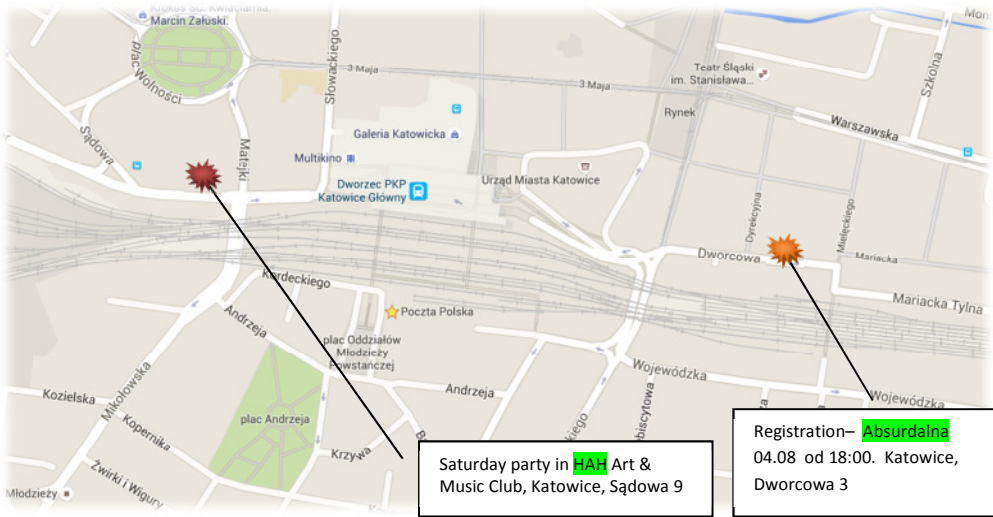

BEFORE PARTY – REGISTRATION - Absurdalna Probiernia piwa i sztuki, Katowice, Dworcowa 3

MAIN PARTY - HAH Art & Music Club, Katowice, Sądowa 9

nearest bus stops:

- ✓ Katowice Dworzec:
9, 10, 12, 37, 46, 48, 50, 51, 61, 0, 110, 115, 193, 297, 600,632, 672, 674, 689, 910, 911, 930, Lotnisko, 7N, 30N, 76N, 77N, 130N,297N, 657N, 830N, 672N, 905N, 908N, 906N, 911N, 950, 840N, 940,S1, S2
- ✓ Katowice Plac Wolności:
7, 11, 23, 27, 37, 43, 50, 61, 70, 0, 110, 133, 154, 170, 177,193, 296, 600, 657, 674, 840, 911, 930, 5, 119, 168, 860, 7N, 30N, 76N,77N, 830N, 908N, 906N, 911N, 950, 840N
- ✓ Katowice Mickiewicza: 6, 12, 30, 673, 840, 870, 910, 930, 830N, S1, S2
- ✓ Katowice Piotra Skargi:
818, 40, 800, 801, 805, 807, 808, 811, 813, 814, 815, 817,820, 830, 831, 835

TOURNAMENT and KARAOKE PARTY - Sport Park Budowlani, Park Śląski, Chorzów, al. Sportowa 1

nearest bus stops:

- ✓ WPKiW Śląski Ogród Zoologiczny: 6, 820, 830, 840, 830N, 840N
- ✓ Osiedle Tysiąclecia ZOO: 7, 23, 51, 109, 138, 238, 673, 674, 7N

nearest tram lines:

- ✓ WPKiW Śląski Ogród Zoologiczny: T0, T6, T11, T19, T23, T33

Current bus and tram timetables can be found on: <http://www.kzkgop.com.pl/?lang=en> Maps showing locations off all the venues are available at <http://www.chillli.pl/cto-2016> or <https://www.facebook.com/ChillliTennisOpenKatowice?fref=ts>

BEFORE PARTY – REGISTRATION

04.08.2016 18.00-22.00

place: Absurdalna – Probiernia piwa i sztuki, Katowice, Dworcowa 3

TOURNAMENT and KARAOKE PARTY

05.08 - 07.08.2016

place: Sport Park Budowlani, Park Śląski, Chorzów, al. Sportowa 1